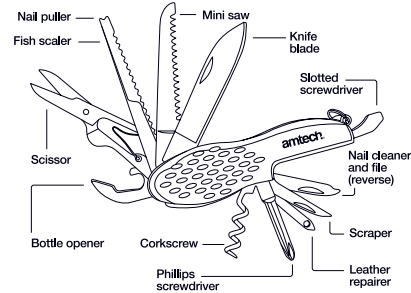

13-IN-1 MULTI-FUNCTION POCKET TOOL

Inner Qty: 12 | Outer Qty: 18

Stock Code: R2355

MINI FOLDING TRIMMING SHEARS

Inner Qty: 25 | Outer Qty: 100

Stock Code: R0255

12-IN-1 AXE HEAD MULTI-FUNCTION TOOL

Inner Qty: 10 | Outer Qty: 20

Stock Code: R2470

PRO WALLPAPER SCISSORS

R0125: Inner Qty: 12 | Outer Qty: 96

R0126: Inner Qty: 10 | Outer Qty: 80

250mm (10") Stock Code: R0125

280mm (11") Stock Code: R0126

3 PC PRO SCISSORS SET

140mm, 200mm, 250mm

Inner Qty: 10 | Outer Qty: 40

Stock Code: R0260

12pc WAX CARVING SET

Inner Qty: 10 | Outer Qty: 60

Stock Code: R0330

6pc WAX CARVING SET

Inner Qty: 10 | Outer Qty: 120

Stock Code: R0300

6pc PROBE SET

Inner Qty: 10 | Outer Qty: 120

Stock Code: R0325

6pc HOOK AND PICK SET

Inner Qty: 10 | Outer Qty: 120

Stock Code: R0350

4pc MINI HOOK AND PICK SET

Inner Qty: 10 | Outer Qty: 80

Stock Code: R0360

4pc TWEEZER SET

Inner Qty: 10 | Outer Qty: 200

Stock Code: R0382

6pc COATED TWEEZER SET

Inner Qty: 10 | Outer Qty: 120

Stock Code: R0384

2pc WOODEN HANDLE TWEEZER SET

Inner Qty: 12 | Outer Qty: 240

Stock Code: R0380

WATCH CASE OPENER

9 round, 3 flat, 3 square, 3 triangle clamps

Inner Qty: 12 | Outer Qty: 72

Stock Code: R0290

4pc PIN VICE SET

0mm - 0.8mm, 0.8mm - 1.3mm, 1.3mm - 3.1mm and 3.1mm - 4.8mm

Inner Qty: 10 | Outer Qty: 150

Stock Code: R0281